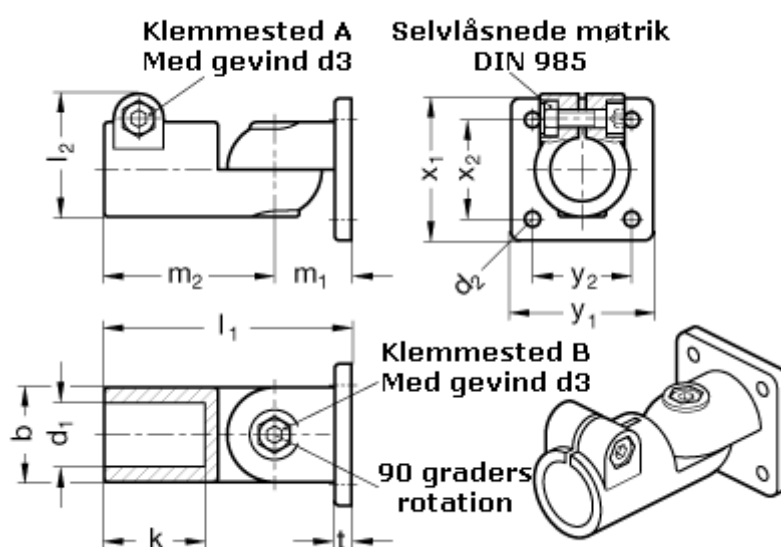

Article number: 20282B30T2BL

Description: E+G Swivel clamp connector joint  
GN 282-B30-T-2-BL

## Measures

b = 40	m2 = 72
d1 = B30	t = 7
d2 = 6.5	x1 = 60
d3 = M 8	x2 = 42
k = 42.5	y1 = 60
l1 = 104.5	y2 = 42
l2 = 52.0	
m1 = 32.5	